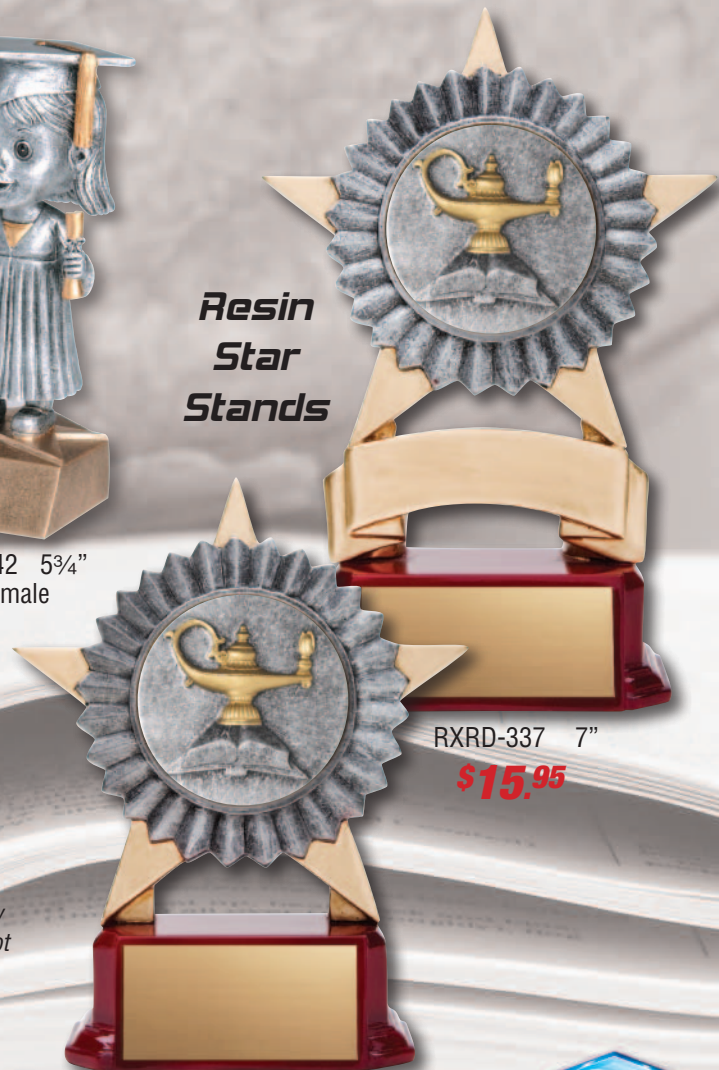

**\$11.95**

*Engraving is for display  
purposes only and is not  
included in the price*

**SCHOLASTIC**

**Extreme 3-D Awards**  
*Amazing 3-D holographic Images put you  
 right in the action*

XSH 712 6"  
**\$14.95**

XSH 512 5½"  
**\$11.95**

XSH 412 5"  
**\$7.95**

XSH 612 6"  
**\$12.95**

**Bobble  
 Heads**

**\$12.95**

BH-542 5¾"  
 Female

BH-543 5¾"  
 Male

**Summit  
 Awards**

XCU 4025 6½"  
**\$9.95**

XCU 2025 5"  
**\$7.95**

**Resin  
 Star  
 Stands**

RXRD-337 7"  
**\$15.95**

RXRD-336 6"  
**\$13.95**

*Engraving is for display  
 purposes only and is not  
 included in the price*